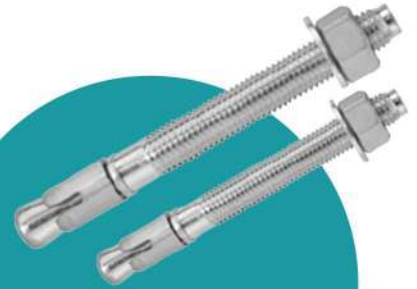

# CLAMPS

sprinkler hanger without nut

Beam Clamp

Drop in Anchor

wedge Anchor

U Strap with Lining

Clevis Hanger

sprinkler hanger with nut

Riser Clamp

Two Bolt Pipe clamps

NCL